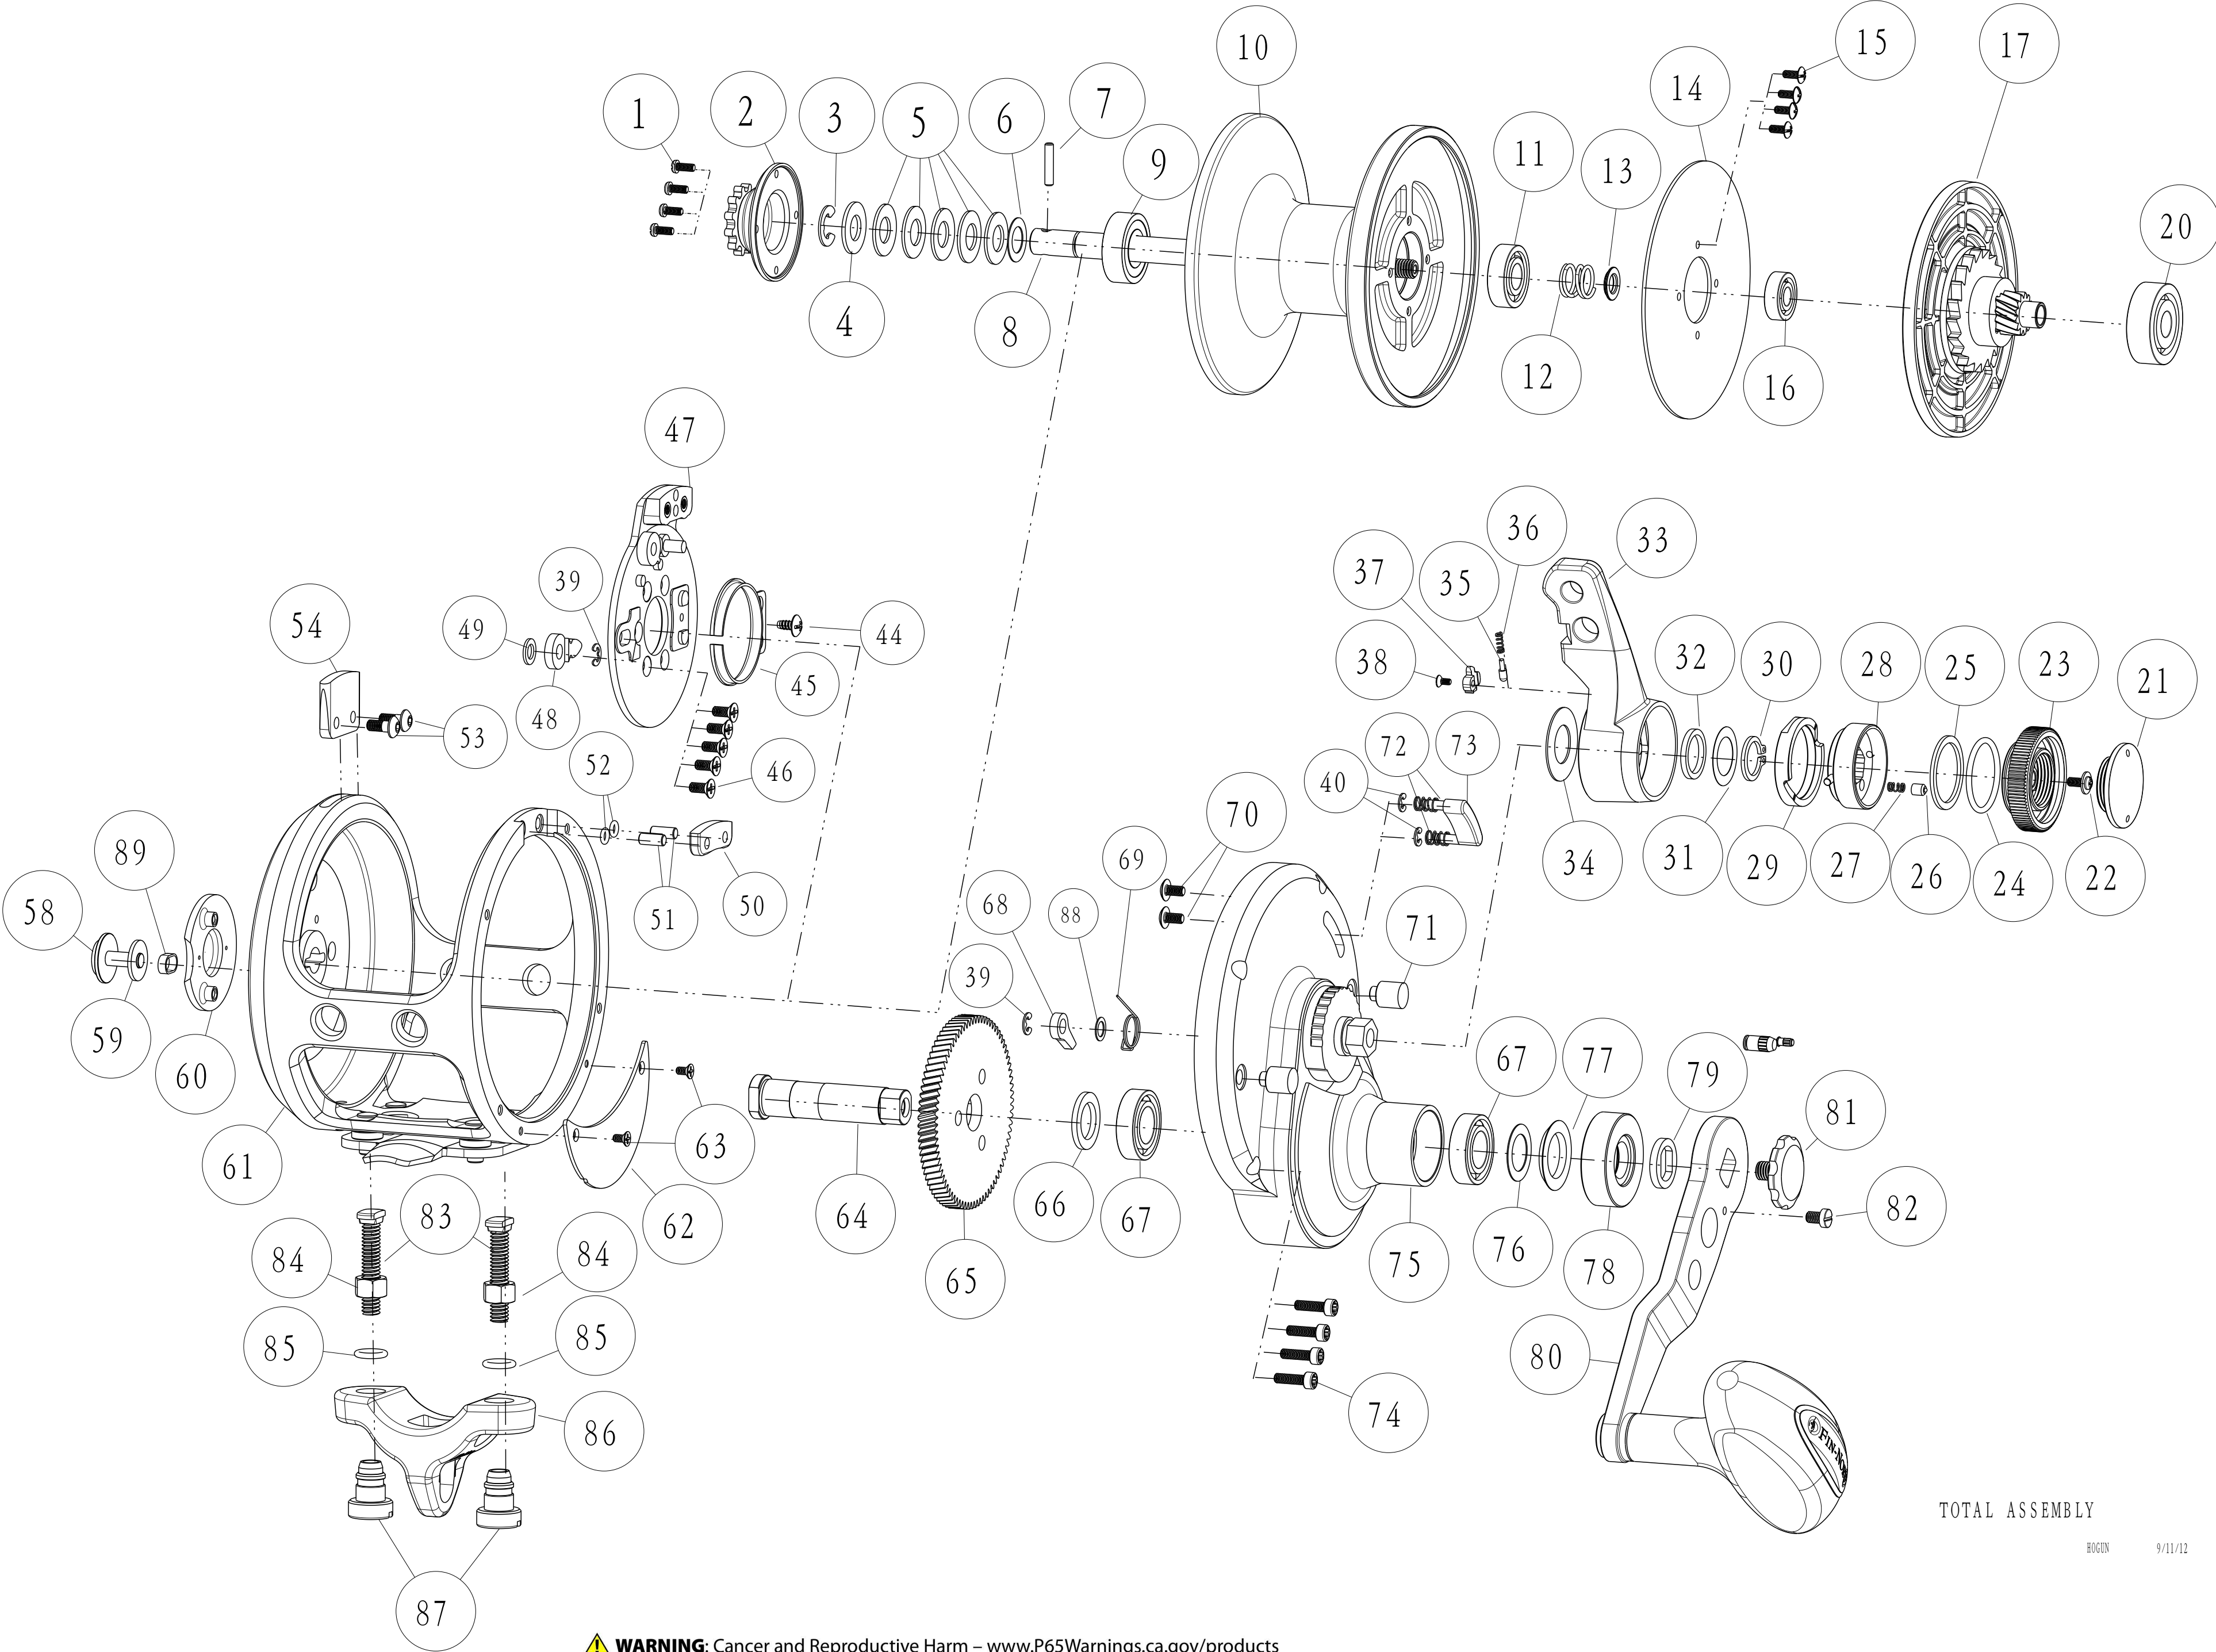

MA40 & MA50 EXPLODED VIEW

TOTAL ASSEMBLY

HOGON 9/11/12

FinNor Marquesa Lever Drag -MA40,MA50(OPEN TOP)									
Key No.	Description	Part No.			Key No.	Description	Part No.		Q'TY
		MA40	MA50	Q'TY			MA40	MA50	
1	Screw	LF057-01	☺	4	45	Click Spring	DF022-01	☺	1
2	Bait Click Ratchet Assembly	GM329-01	☺	1	46	Screw	TW107-04	☺	5
3	E-Ring	DF092-01	☺	1	47	Click Plate Holder	CM129-10	☺	1
4	Collar	DF081-02	☺	1	48	Bait Click Pawl	DF109-02	☺	1
5	Drag Spring	JF046-01	☺	5	49	Bait Click Lever Washer -B	CF035-01	☺	1
6	Washer	CF121-01	☺	1	50	Harness Lug Spacer - Right	CM160-01	☺	1
7	Spool Shaft Pin	DF093-01	☺	1	51	Pin	CM093-01	☺	2
8	Spool Shaft	CM015-01	DM015-01	1	52	O-Ring	CM101-01	☺	2
9	Ball Bearing	VF017-02	☺	1	53	Screw	CM123-01	☺	2
10	Spool	CM021-01	DM021-01	1	54	Harness Lug Spacer - Left	DM160-01	☺	1
11	Ball Bearing	KF017-01	☺	1	60	Badge	CF148-01	☺	1
12	Spring	CF040-01	☺	1	61	Frame Assembly	GM301-02	HM301-02	1
13	Collar	BF094-01	☺	1	62	Drive Gear Cover	CM143-01	☺	1
14	Drag Disc	CM059-01	☺	1	63	Screw	CF107-01	☺	2
15	Screw	CM057-01	☺	1	64	Crank Shaft	GM008-01	☺	1
16	Ball Bearing	CF117-02	☺	1	65	Drive Gear	GM012-01	☺	1
17	Drag Plate Assembly	CM348-01	☺	1	66	Washer	GM035-01	☺	1
20	Ball Bearing	JF017-01	☺	1	67	Ball Bering	CF017-02	☺	2
21	Pre Set Knob Cover	CF110-01	☺	1	68	Anti Reverse Pawl	DF063-02	☺	2
22	Screw	CX076-04	☺	1	69	Stopper Spring	CF096-01	☺	2
23	Pre Set Knob	CF029-03	☺	1	70	Screw	QW123-10	☺	2
24	O-Ring	CF101-01	☺	1	71	Locating Collar	DF118-01	☺	2
25	Friction Washer	DF121-01	☺	1	72	Strike Button Pin Spring	CF022-01	☺	2
26	Click Pin	CF098-01	☺	1	73	Strike Button	CF062-02	☺	1
27	Click Spring	DF114-01	☺	1	74	Screw	CF053-01	☺	4
28	Drag Cam B Assembly	CF353-01	☺	1	75	Gear Side Cover Assembly	CM324-02	☺	1
29	Drag Cam A	CF028-01	☺	1	76	Adjustment Washer	DF035-01	☺	1
30	External Ring	JF075-01	☺	1	77	Rubber Seal	CM172-01	☺	1
31	Adjustment Washer	CF038-02	☺	1	78	Handle Washer	CM054-01	☺	1
32	Bushing	DF017-01	☺	1	79	Spacer	AM160-01	☺	1
33	Drag Lever	CM055-01	☺	1	80	Handle Arm Assembly	GM318-01	☺	1
34	Drag Lever Washer	BM038-01	☺	1	81	Handle Nut	CF003-01	☺	1
35	Click Pawl	CM098-01	☺	1	82	Handle Nut Screw	CF065-01	☺	1
36	Click Spring	CM114-01	☺	1	83	Rod Clamping Bolt	CF125-01	☺	2
37	Screw	DW107-02	☺	1	84	Nut	JF003-01	☺	2
38	Cover	CM161-01	☺	1	85	O-Ring	LF101-01	☺	2
39	E-Clip	NX092-01	☺	4	86	Rod Clamp	XF154-01	☺	1
40	E-Clip	NX090-01	☺	1	87	Rod Clamp Nut	CF161-01	☺	2
44	Tapping Screw	QW125-02	☺	1	88	Mylar Washer	BAA076-01	☺	1
58	Bait Click Lever	CF109-01	☺	1	89	Bait Click Lever Bushing	CM088-01	☺	1
59	Bait Click Lever Washer -A	CF032-01	☺	1					